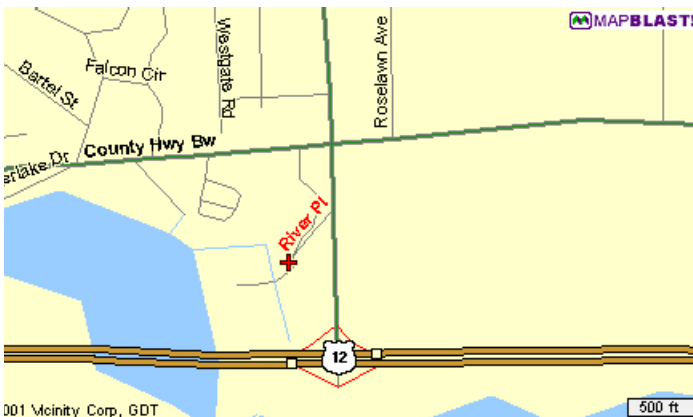

Compuware is conveniently located off I-90 just South of the split with I-94. They have a great location in a new facility.

From the South:

Follow I-90 North to US 12 West. Take US 12 to the second interchange which is Monora Drive. Exit North and travel to the first traffic light which is Broadway. You will need to cross all traffic lanes and be in the left turn lane at the light. Turn Left on to Broadway and proceed to the first left turn which is right before Rutabaga's. Turn left and follow the street bearing left and then right. After the right hand turn, Compuware is located on the right and just before the Country Inn & Suites. The building has a big 200 on the front of it.

From the North:

Follow I-90 South past the I-94 cutoff to US 12 West. Take US 12 to the second interchange which is Monora Drive. Exit North and travel to the first traffic light which is Broadway. You will need to cross all traffic lanes and be in the left turn lane at the light. Turn Left on to Broadway and proceed to the first left turn which is right before Rutabaga's. Turn left and follow the street bearing left and then right. After the right hand turn, Compuware is located on the right and just before the Country Inn & Suites. The building has a big 200 on the front of it.

From the East:

Follow I-94 West to I-90. Exit to I-90 South. Follow I-90 South to US 12 West. Take US 12 to the second interchange which is Monora Drive. Exit North and travel to the first traffic light which is Broadway. You will need to cross all traffic lanes and be in the left turn lane at the light. Turn Left on to Broadway and proceed to the first left turn which is right before Rutabaga's. Turn left and follow the street bearing left and then right. After the right hand turn, Compuware is located on the right and just before the Country Inn & Suites. The building has a big 200 on the front of it.