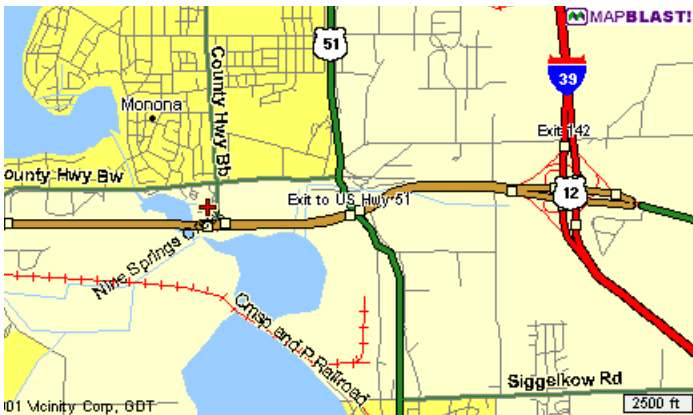

apt solutions, inc.

electronic publishing solutions for business
consulting – designing – training

Madison, WI **Class Location**

Madison Location:
Compuware
200 River Place
Madison, Wisconsin 53716
Phone: 608-223-3800