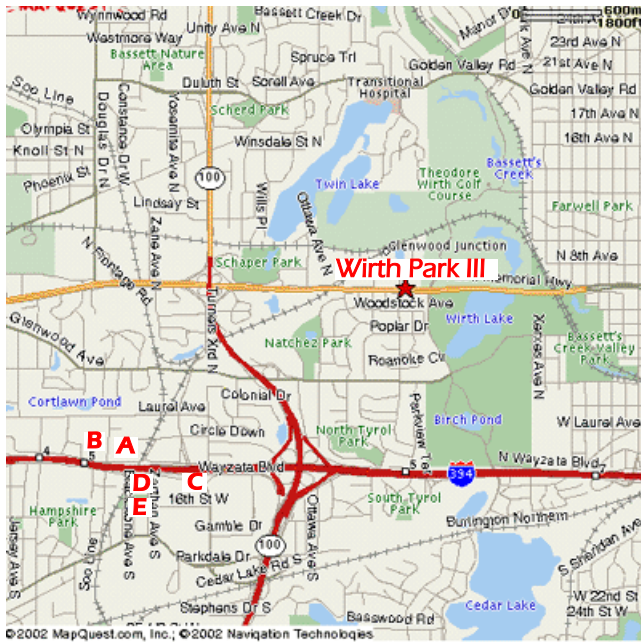

apt solutions, inc.

electronic publishing solutions for business
consulting – designing – training

Golden Valley, MN

Class Location

Mpls/St. Paul Location:
Apt Solutions Training Center
4050 W Hwy 55 (Olson Mem.Hwy)
Wirth Park III, Suite 200
Golden Valley, Minnesota 55422
Phone: 763-302-0018